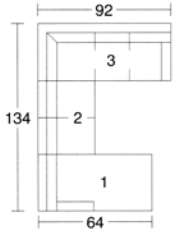

1. Armless Chaise
2. Armless Chair
3. Armless Loveseat
4. Corner Chair

1. LAF Sofa
2. RAF Corner Sofa

1. LAF Loveseat
2. Wedge
3. RAF Sofa

1. LAF Chaise
2. Armless Loveseat
3. RAF Corner Sofa

1. LAF Loveseat
2. Corner Chair
3. Armless Loveseat
4. RAF Sofa

*All Sizes Approximate

Create Your Own Style

CHOOSE FROM THESE DESIGNS!

ARM PANEL

ARM SOCK

ARM TRACK

BACK LOOSE

BACK SEMI-ATTACHED

BASE LEG

BASE SKIRT

STYLES

A-Item	
Line Art	Description
	Sofa 85" H38 W85 D38 - 2 plws
	Chair H38 W39 D38 - no plw
	Ottoman H18 W28 D21 - no plw
	LAF Chair H38 W32 D38 - 1 plw
	RAF Chair H38 W32 D38 - 1 plw
	Loveseat 62" H38 W62 D38 - 2 plws
	Queen Sofa Bed H38 W86 D38 - 2 plws
	Full Sofa Bed H38 W77 D38 - 2 plws
	LAF Sofa H38 W77 D38 - 2 plws
	RAF Sofa H38 W77 D38 - 2 plws
	Corner Chair H38 W38 D38 - 1 plw
	LAF Corner Sofa H38 W92 D38 - 2 plws
	RAF Corner Sofa H38 W92 D38 - 2 plws
	Armless Chair H38 W24 D38 - no plw
	LAF Loveseat H38 W55 D38 - 2 plws
	RAF Loveseat H38 W55 D38 - 2 plws
	Armless Loveseat H38 W60 D38 - 2 plws
	Sofa 78" H38 W78 D38 - 2 plws
	Wedge 45" in corner H38 W64 D41 - 2 plws
	LAF Chaise H38 W36 D64 - 1 plw
	RAF Chaise H38 W36 D64 - 1 plw
	Armless Chaise H38 W30 D64 - 1 plws

*The track arm pieces are 1½ inches less per arm on overall width.