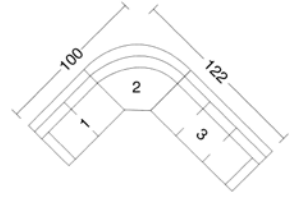

1. Armless Chaise
2. Armless Chair
3. Armless Loveseat
4. Corner Chair

1. LAF Sofa
2. RAF Corner Sofa

1. LAF Loveseat
2. Wedge
3. RAF Sofa

1. LAF Chaise
2. Armless Loveseat
3. RAF Corner Sofa

1. LAF Loveseat
2. Corner Chair
3. Armless Loveseat
4. RAF Sofa

*All Sizes Approximate

Create Your Own Style

CHOOSE FROM THESE DESIGNS!

ARM PANEL

ARM SOCK

ARM TRACK

BACK LOOSE

BACK SEMI-ATTACHED

BASE LEG

BASE SKIRT

STYLES

A-Item	
Line Art	Description
	Sofa 85" H38 W85 D38 - 2 plws
	Chair H38 W39 D38 - no plw
	Ottoman H18 W28 D21 - no plw
	LAF Chair H38 W32 D38 - 1 plw
	RAF Chair H38 W32 D38 - 1 plw
	Loveseat 62" H38 W62 D38 - 2 plws
	Queen Sofa Bed H38 W86 D38 - 2 plws
	Full Sofa Bed H38 W77 D38 - 2 plws
	LAF Sofa H38 W77 D38 - 2 plws
	RAF Sofa H38 W77 D38 - 2 plws
	Corner Chair H38 W38 D38 - 1 plw
	LAF Corner Sofa H38 W92 D38 - 2 plws
	RAF Corner Sofa H38 W92 D38 - 2 plws
	Armless Chair H38 W24 D38 - no plw
	LAF Loveseat H38 W55 D38 - 2 plws
	RAF Loveseat H38 W55 D38 - 2 plws
	Armless Loveseat H38 W60 D38 - 2 plws
	Sofa 78" H38 W78 D38 - 2 plws
	Wedge 45" in corner H38 W64 D41 - 2 plws
	LAF Chaise H38 W36 D64 - 1 plw
	RAF Chaise H38 W36 D64 - 1 plw
	Armless Chaise H38 W30 D64 - 1 plws

*The track arm pieces are 1½ inches less per arm on overall width.