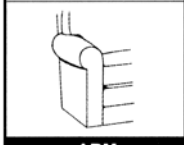

*All Sizes Approximate

Create Your Own Style

CHOOSE FROM THESE DESIGNS!

ARM PANEL

ARM SOCK

ARM TRACK

BACK LOOSE

BACK SEMI-ATTACHED

BASE LEG

BASE SKIRT

STYLES

A-Item	
Line Art	Description
	Sofa 85" H38 W85 D38 - 2 plws
	Chair H38 W39 D38 - no plw
	Ottoman H18 W28 D21 - no plw
	LAF Chair H38 W32 D38 - 1 plw
	RAF Chair H38 W32 D38 - 1 plw
	Loveseat 62" H38 W62 D38 - 2 plws
	Queen Sofa Bed H38 W86 D38 - 2 plws
	Full Sofa Bed H38 W77 D38 - 2 plws
	LAF Sofa H38 W77 D38 - 2 plws
	RAF Sofa H38 W77 D38 - 2 plws
	Corner Chair H38 W38 D38 - 1 plw
	LAF Corner Sofa H38 W92 D38 - 2 plws
	RAF Corner Sofa H38 W92 D38 - 2 plws
	Armless Chair H38 W24 D38 - no plw
	LAF Loveseat H38 W55 D38 - 2 plws
	RAF Loveseat H38 W55 D38 - 2 plws
	Armless Loveseat H38 W60 D38 - 2 plws
	Sofa 78" H38 W78 D38 - 2 plws
	Wedge 45" in corner H38 W64 D41 - 2 plws
	LAF Chaise H38 W36 D64 - 1 plw
	RAF Chaise H38 W36 D64 - 1 plw
	Armless Chaise H38 W30 D64 - 1 plws