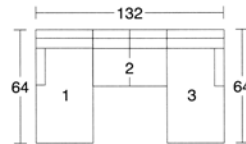

1. LAF Chair
2. RAF Corner Sofa

1. Loveseat
2. Sofa
3. Chair
4. Ottoman

1. LAF Loveseat
2. Wedge
3. Armless Chair
4. RAF Sofa

CAFFREY'S
FURNITURE

www.CaffreysFurniture.com

1. LAF Chaise
2. Armless Loveseat
3. RAF Chaise

*All Sizes Approximate

Create Your Own Style

CHOOSE FROM THESE DESIGNS!

ARM PANEL

ARM SOCK

ARM TRACK

BACK LOOSE

BACK SEMI-ATTACHED

BASE LEG

BASE SKIRT

STYLES

A-Item	
Line Art	Description
	Sofa 85" H38 W85 D38 - 2 plws
	Chair H38 W39 D38 - no plw
	Ottoman H18 W28 D21 - no plw
	LAF Chair H38 W32 D38 - 1 plw
	RAF Chair H38 W32 D38 - 1 plw
	Loveseat 62" H38 W62 D38 - 2 plws
	Queen Sofa Bed H38 W86 D38 - 2 plws
	Full Sofa Bed H38 W77 D38 - 2 plws
	LAF Sofa H38 W77 D38 - 2 plws
	RAF Sofa H38 W77 D38 - 2 plws
	Corner Chair H38 W38 D38 - 1 plw
	LAF Corner Sofa H38 W92 D38 - 2 plws
	RAF Corner Sofa H38 W92 D38 - 2 plws
	Armless Chair H38 W24 D38 - no plw
	LAF Loveseat H38 W55 D38 - 2 plws
	RAF Loveseat H38 W55 D38 - 2 plws
	Armless Loveseat H38 W60 D38 - 2 plws
	Sofa 78" H38 W78 D38 - 2 plws
	Wedge 45" in corner H38 W64 D41 - 2 plws
	LAF Chaise H38 W36 D64 - 1 plw
	RAF Chaise H38 W36 D64 - 1 plw
	Armless Chaise H38 W30 D64 - 1 plws

*The track arm pieces are 1½ inches less per arm on overall width.