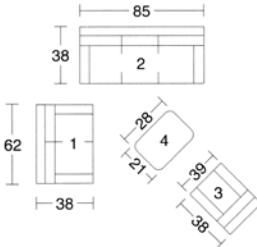

1. Loveseat
2. Sofa
3. Chair
4. Ottoman