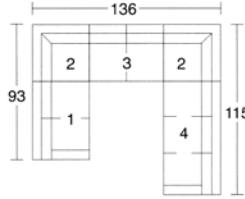

1. Armless Chaise
2. Armless Chair
3. Armless Loveseat
4. Corner Chair

1. LAF Sofa
2. RAF Corner Sofa

1. LAF Loveseat
2. Wedge
3. RAF Sofa

1. LAF Chaise
2. Armless Loveseat
3. RAF Corner Sofa

1. LAF Loveseat
2. Corner Chair
3. Armless Loveseat
4. RAF Sofa

*All Sizes Approximate

Create Your Own Style

CHOOSE FROM THESE DESIGNS!

ARM PANEL

ARM SOCK

ARM TRACK

BACK LOOSE

BACK SEMI-ATTACHED

*The track arm pieces are 1½ inches less per arm on overall width.