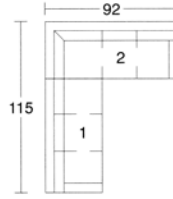

1. Armless Chaise
2. Armless Chair
3. Armless Loveseat
4. Corner Chair

1. LAF Sofa
2. RAF Corner Sofa

1. LAF Loveseat
2. Wedge
3. RAF Sofa

1. LAF Chaise
2. Armless Loveseat
3. RAF Corner Sofa

1. LAF Loveseat
2. Corner Chair
3. Armless Loveseat
4. RAF Sofa

BASE LEG

BASE SKIRT

STYLES

A-Item	
Line Art	Description
	Sofa 85" H38 W85 D38 - 2 plws
	Chair H38 W39 D38 - no plw
	Ottoman H18 W28 D21 - no plw
	LAF Chair H38 W32 D38 - 1 plw
	RAF Chair H38 W32 D38 - 1 plw
	Loveseat 62" H38 W62 D38 - 2 plws
	Queen Sofa Bed H38 W86 D38 - 2 plws
	Full Sofa Bed H38 W77 D38 - 2 plws
	LAF Sofa H38 W77 D38 - 2 plws
	RAF Sofa H38 W77 D38 - 2 plws
	Corner Chair H38 W38 D38 - 1 plw
	LAF Corner Sofa H38 W92 D38 - 2 plws
	RAF Corner Sofa H38 W92 D38 - 2 plws
	Armless Chair H38 W24 D38 - no plw
	LAF Loveseat H38 W55 D38 - 2 plws
	RAF Loveseat H38 W55 D38 - 2 plws
	Armless Loveseat H38 W60 D38 - 2 plws
	Sofa 78" H38 W78 D38 - 2 plws
	Wedge 45" in corner H38 W64 D41 - 2 plws
	LAF Chaise H38 W36 D64 - 1 plw
	RAF Chaise H38 W36 D64 - 1 plw
	Armless Chaise H38 W30 D64 - 1 plws

*The track arm pieces are 1½ inches less per arm on overall width.